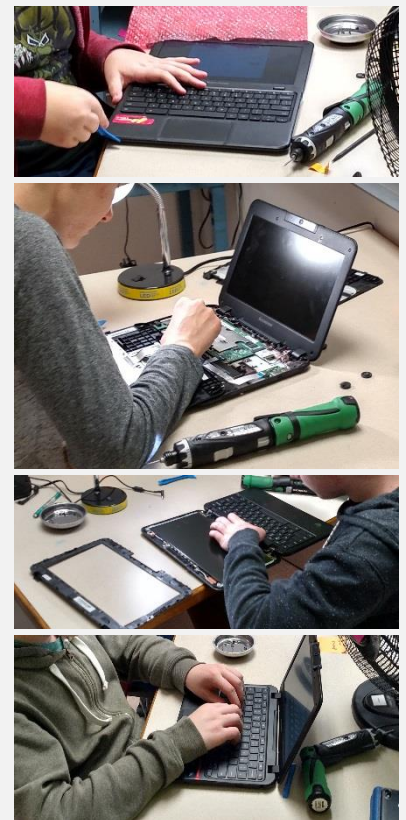

Photos courtesy of Conner Middle School, Boone County Schools, KY © 2018 Jan Searing

See For Yourself Why FireFly Leads the Way in 1-to-1 School Technology

CALL US TOLL-FREE: 1-866-950-8868

www.fireflycomputers.com